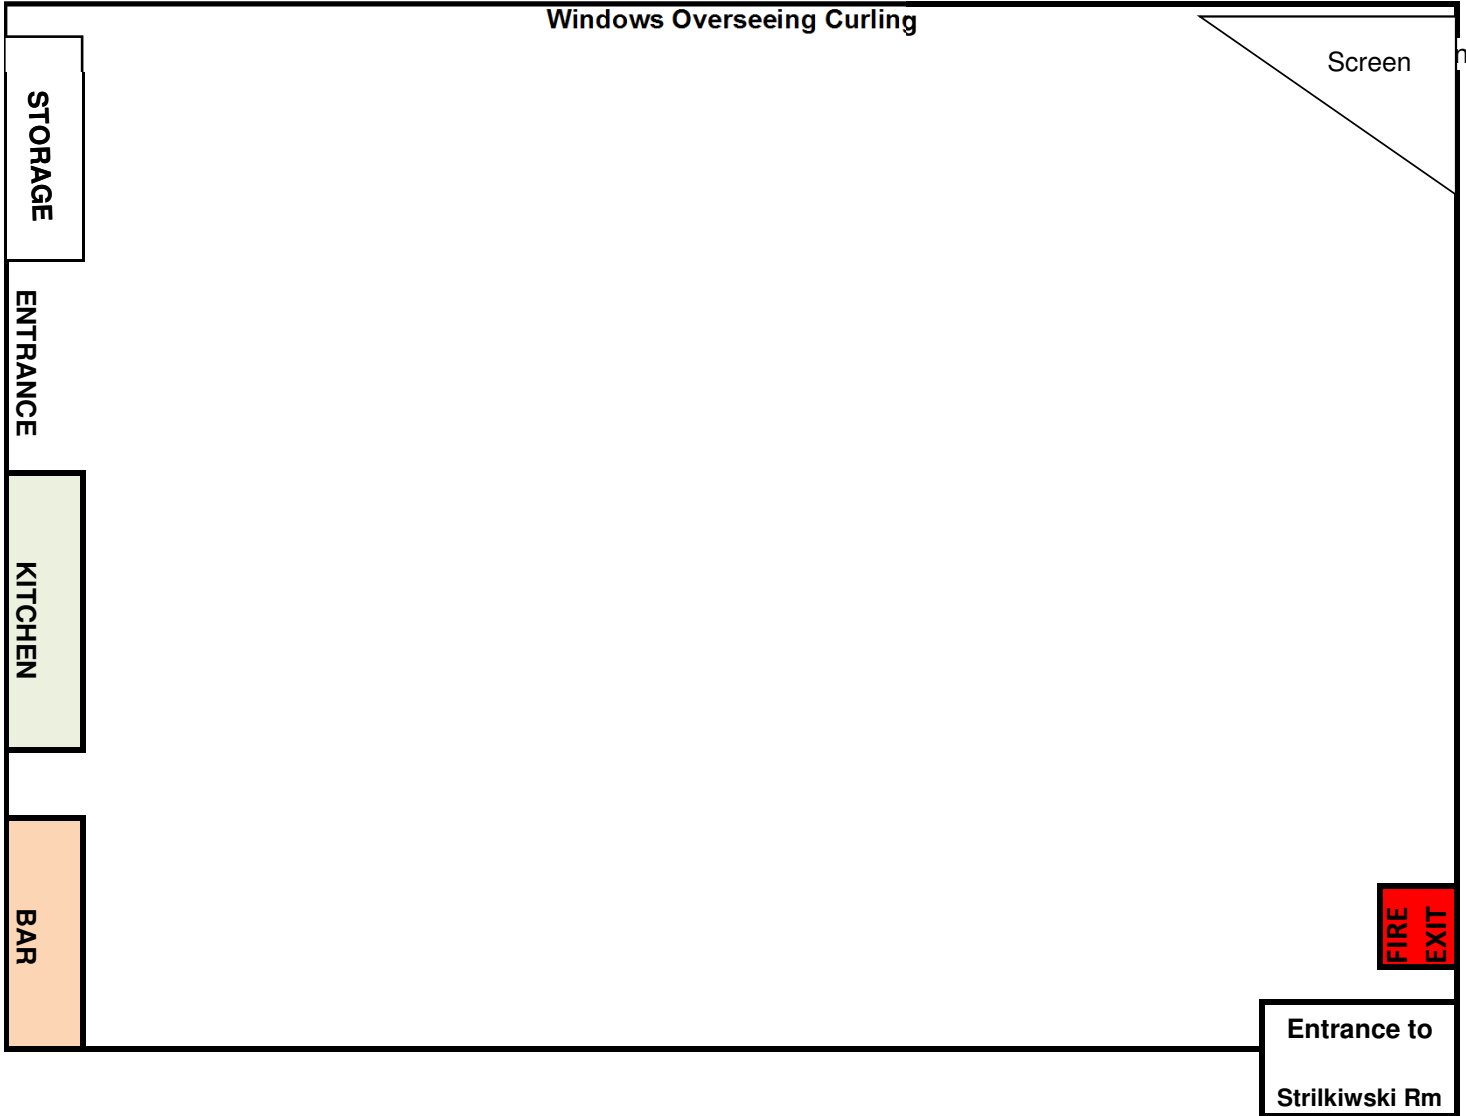

Aspen Lodge

64' 4"

Windows Overseeing Curling

Screen

51' 9"

FIRE
EXIT

Entrance to
Strilkiwski Rm